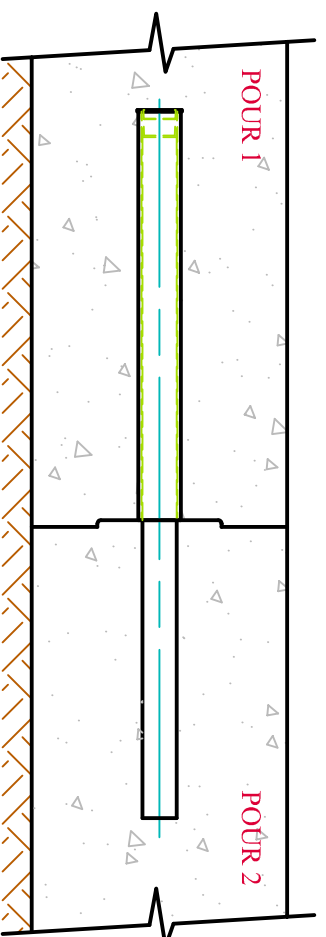

STANDARD SIZES

| | | | |
|-------------------|------|------------|----------|
| DWLSPPDSL V16X240 | 16mm | 240mm LONG | GREEN NP |
| DWLSPPDSL V16X310 | 16mm | 310mm LONG | GREEN NP |
| DWLSPPDSL V20X240 | 20mm | 240mm LONG | RED NP |
| DWLSPPDSL V20X310 | 20mm | 310mm LONG | RED NP |
| DWLSPPDSL V24X240 | 24mm | 240mm LONG | BROWN NP |
| DWLSPPDSL V24X310 | 24mm | 310mm LONG | BROWN NP |
| DWLSPPDSL V33X240 | 33mm | 240mm LONG | BLUE NP |
| DWLSPPDSL V33X310 | 33mm | 310mm LONG | BLUE NP |

DANLEY SPEED SLEEVE™
 INSTALLED TO MANUFACTURERS
 SPECIFICATION.

PLEASE NOTE THAT THE NAILING PLATE IS
 OPTIONAL AND SOLD SEPARATELY

DANLEY SPEED SLEEVE™
 (D.S.S. AS NOTED ON DRAWING)

NAILING PLATE REMOVED AND
 DOWEL ADDED AFTER
 FORMWORK HAS BEEN REMOVED

DANLEY SPEED SLEEVE™
 SECTION

SHEET 1