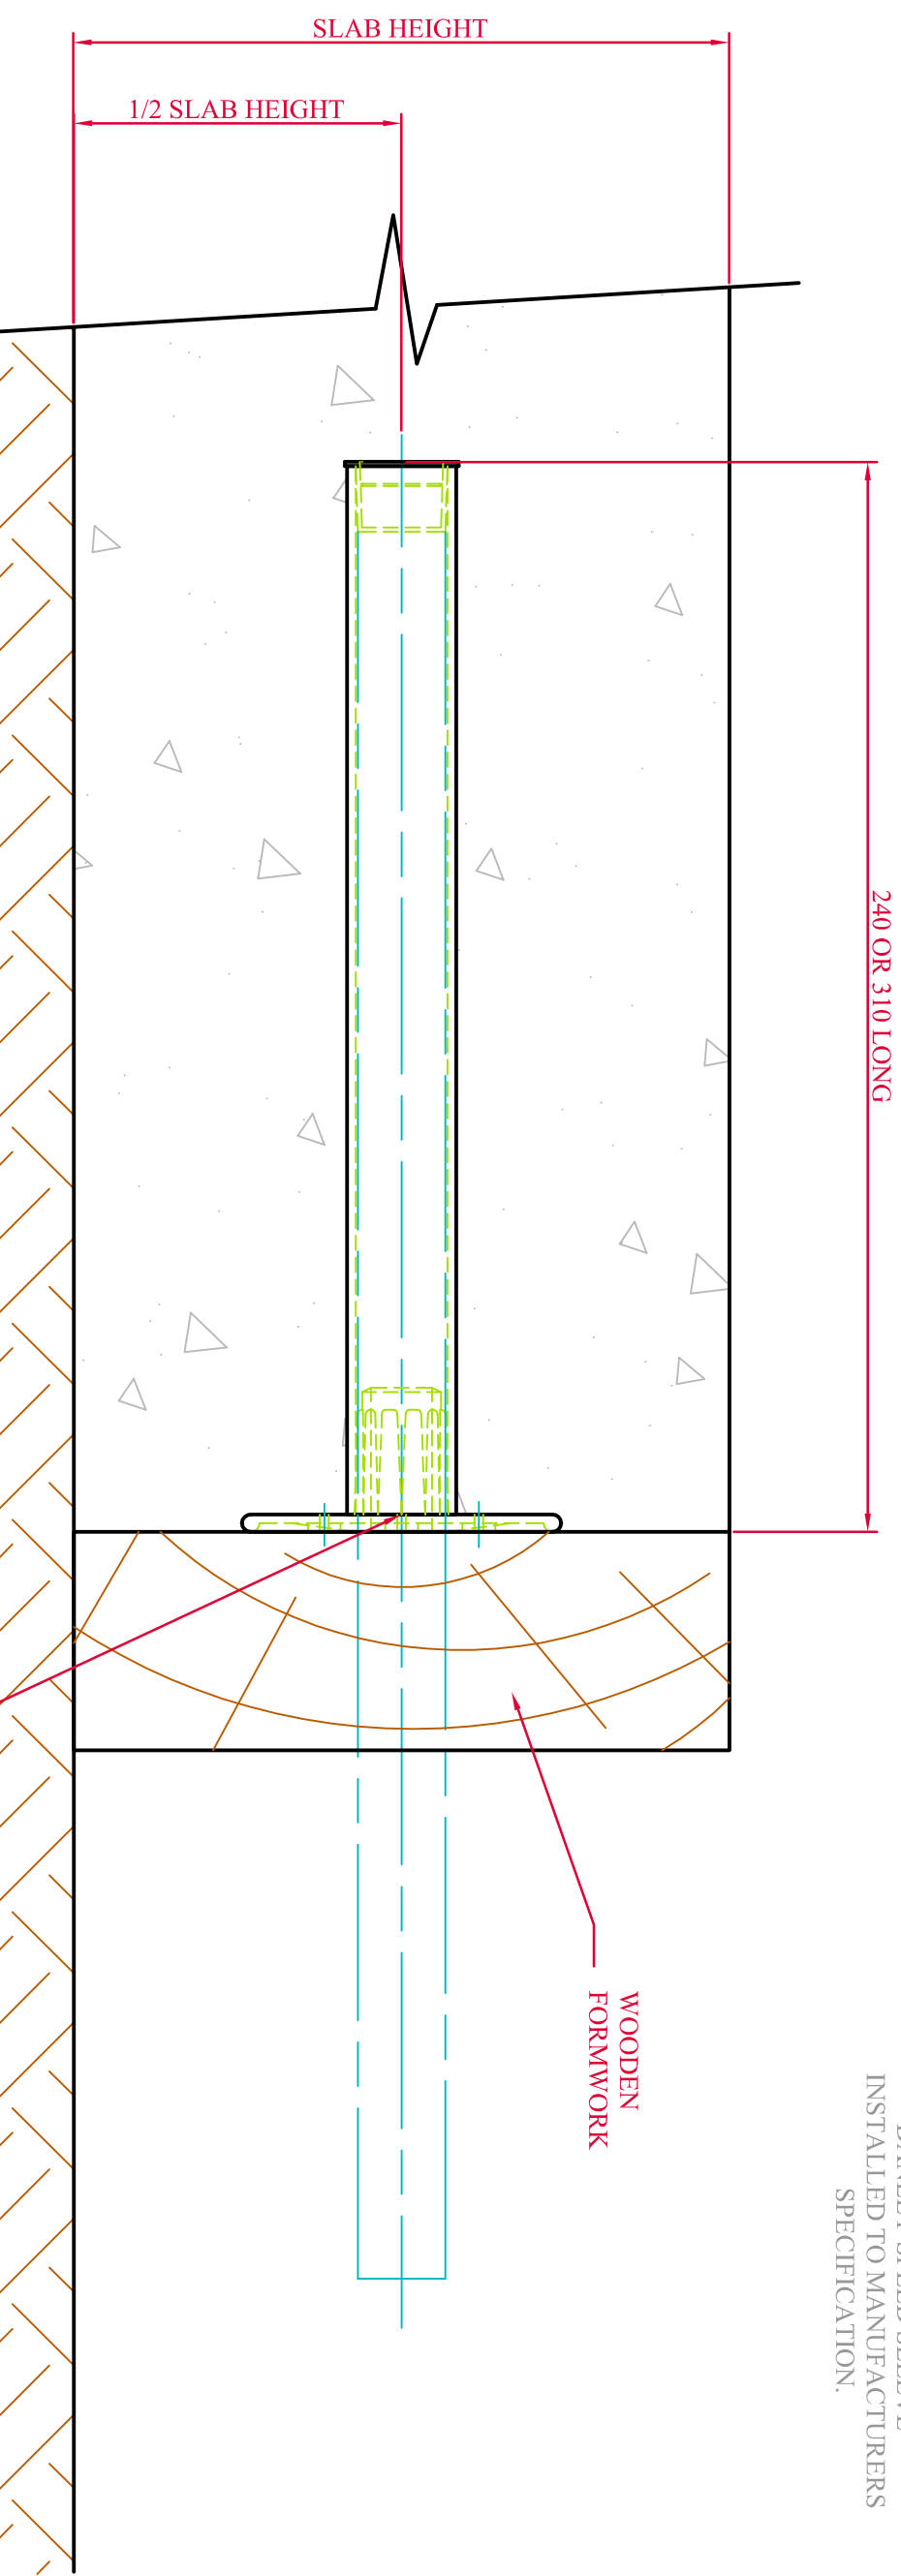

STANDARD SIZES

| | | | |
|-------------------|------|------------|----------|
| DWLSPPDSL V16X240 | 16mm | 240mm LONG | GREEN NP |
| DWLSPPDSL V16X310 | 16mm | 310mm LONG | GREEN NP |
| DWLSPPDSL V20X240 | 20mm | 240mm LONG | RED NP |
| DWLSPPDSL V20X310 | 20mm | 310mm LONG | RED NP |
| DWLSPPDSL V24X240 | 24mm | 240mm LONG | BROWN NP |
| DWLSPPDSL V24X310 | 24mm | 310mm LONG | BROWN NP |
| DWLSPPDSL V33X240 | 33mm | 240mm LONG | BLUE NP |
| DWLSPPDSL V33X310 | 33mm | 310mm LONG | BLUE NP |

DANLEY SPEED SLEEVE™
 INSTALLED TO MANUFACTURERS
 SPECIFICATION.

PLEASE NOTE THAT THE NAILING PLATE IS
 OPTIONAL AND SOLD SEPARATELY

DANLEY SPEED SLEEVE™
 (D.S.S. AS NOTED ON DRAWING)

NAILING PLATE REMOVED AND
 DOWEL ADDED AFTER
 FORMWORK HAS BEEN REMOVED

DANLEY SPEED SLEEVE™
 SECTION

SHEET 1